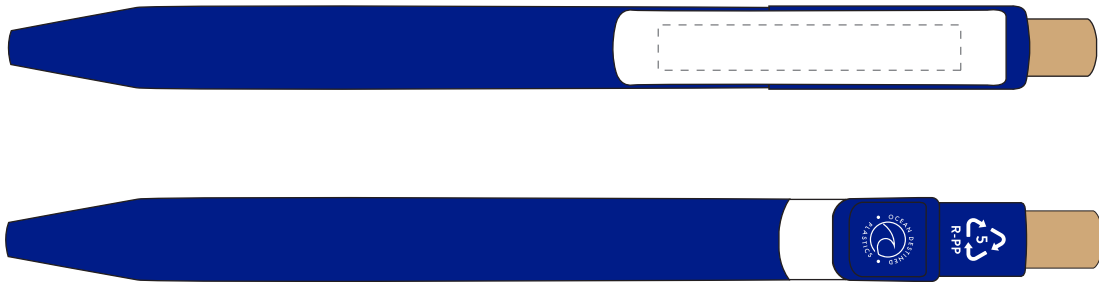

Your Ref:	Quantity:	Product Code: TPC000119
Our Ref:	Version: 1	Product Colour: BLUE

**PRINTING CONCERNS:**

**PRODUCT INFO:**

We stock this item in the following colours

**PANTONE REFERENCE(S)**

- Colour 1
- Colour 1
- Colour 1
- Colour 1

ARTWORK SCALE 100%

ARTWORK SCALE 100%

Max print area: 40mm x 6mm

Product Image for visualisation  
- colours may vary

**The dashed line is to demonstrate print area and will not appear on your printed item**